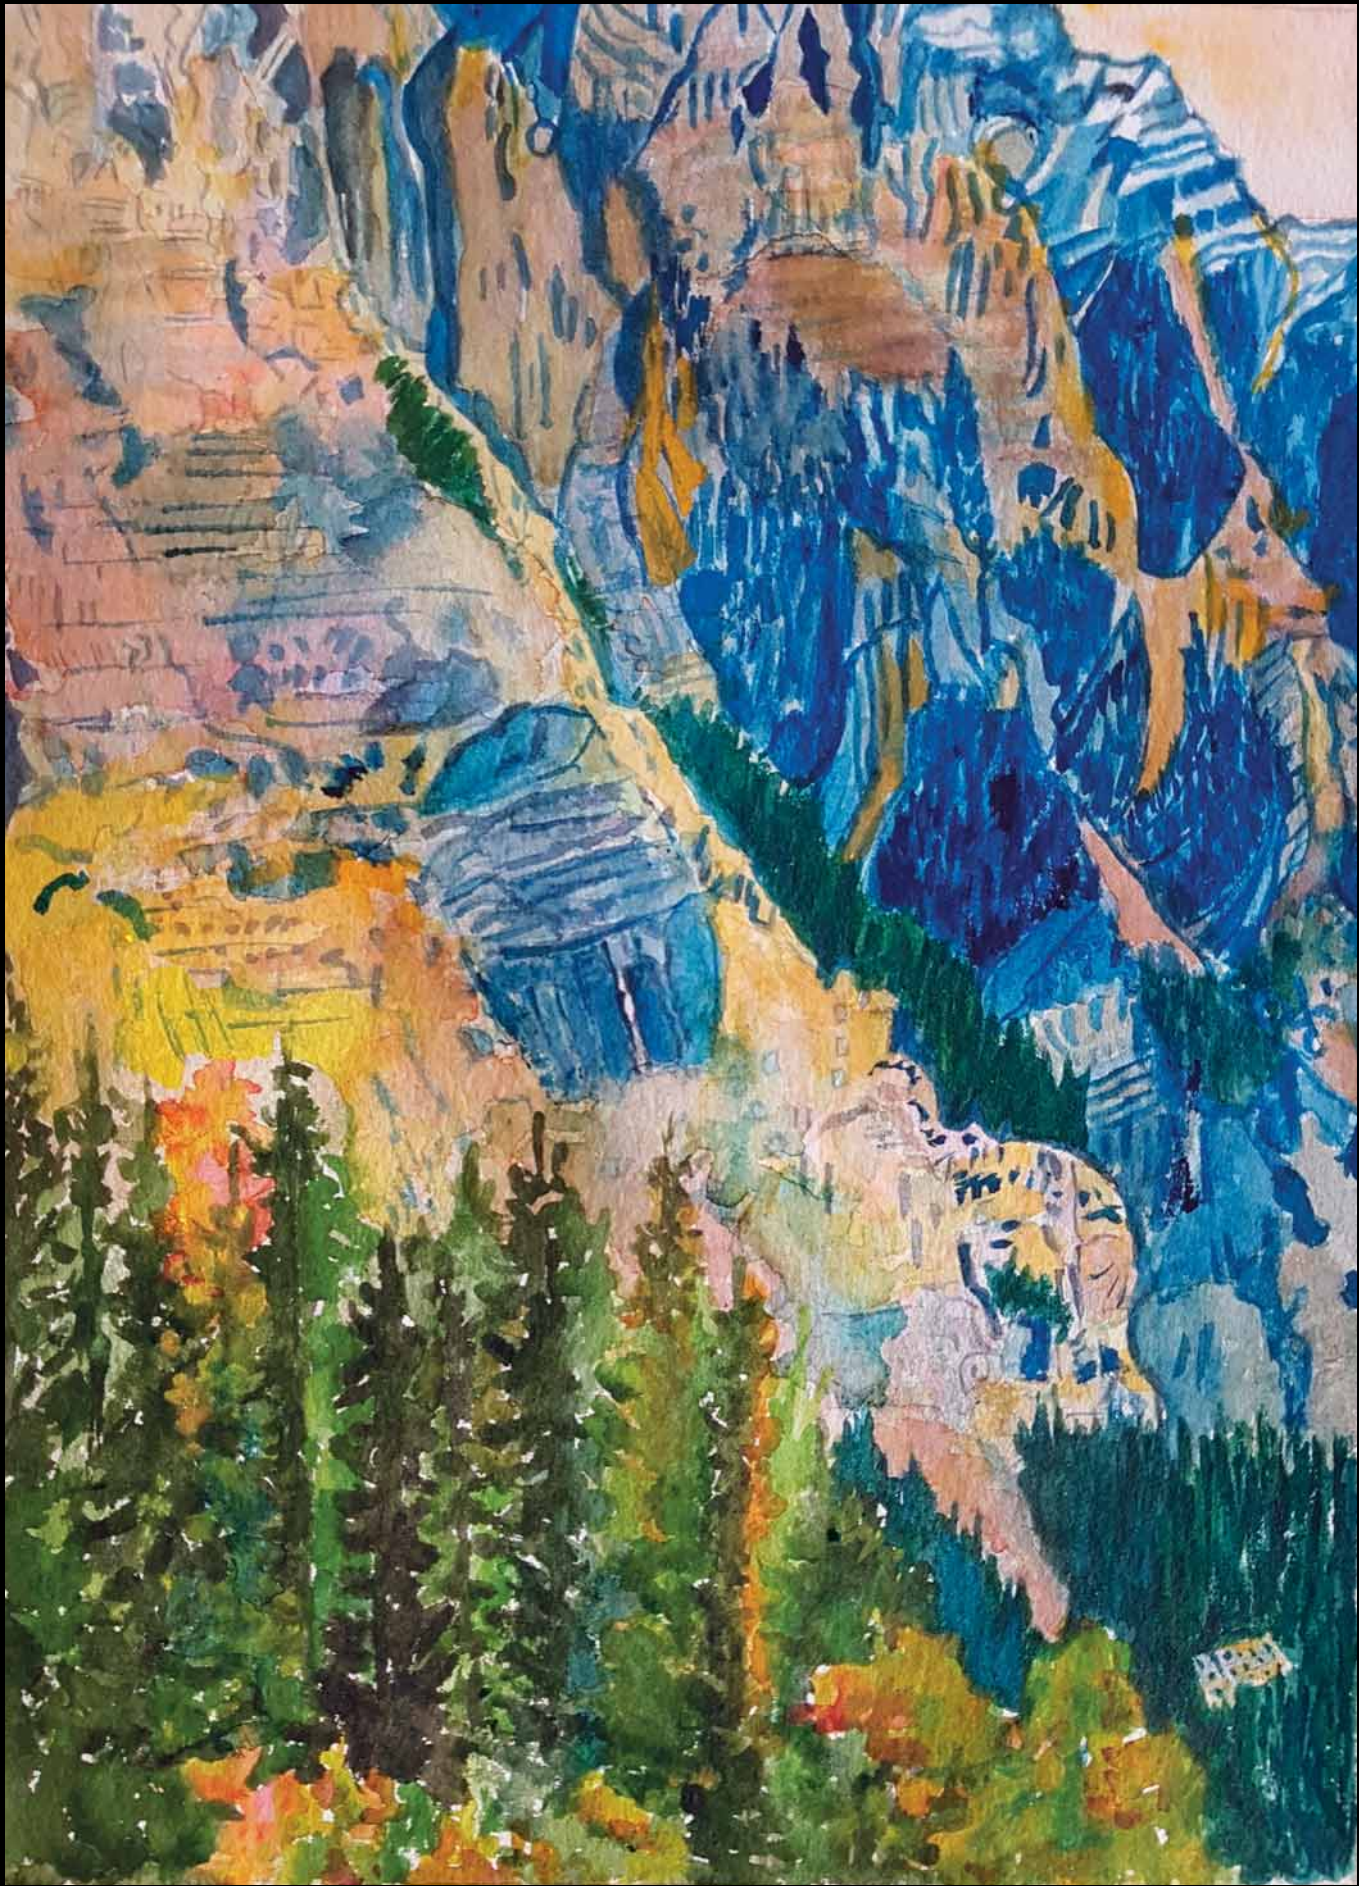

GOING VIRAL GALLERY

FEB 2021

Carol Stratman / Pacific Passage / Pastels / 19Hx23W / NFS
www.stratmanwildlifeart.com

Wendy Bowman / Peace / Oil / 20Hx10W / NFS
www.wendysbowman.com

Judy Rikley / Harbour Sunset / Watercolour / 9Hx12W / \$80 (unframed)
www.judyrikleyart.ca

Tina Mueller / Beginning of Winter / Acrylic / 16Hx20W / \$325

Myrna Wilkinson / EchinaceasInBloom / Watercolour / 13Hx11W / \$325

Keith McPherson / Teapot with Cup / Oil / 8Hx10W / \$375

www.keithmacpherson.com

Diana Templeton / Design Driven / Watercolour / 14Hx10W / \$300
artincanada.com

John Labots / Rapid Transit / Acrylic / 40Hx30W / \$900-
www.johnlabots.com

Shirley Kinneberg / Where On Earth Are We Going? / Acrylic / 24Hx20W / \$850
www.shirleykinneberg.com