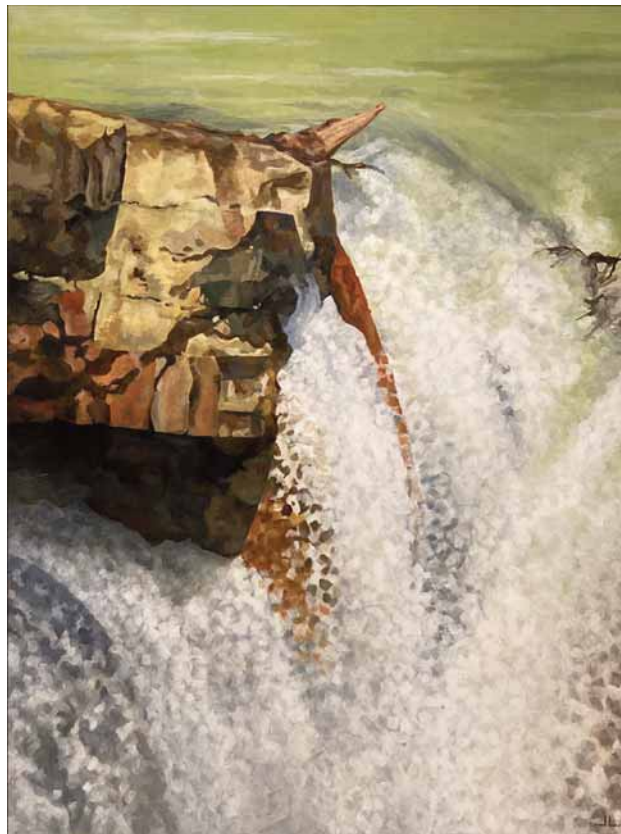

GOING VIRAL GALLERY

FEB 2021

Carol Stratman / Pacific Passage / Pastels / 19Hx23W / NFS
www.stratmanwildlifeart.com

Wendy Bowman / Peace / Oil / 20Hx10W / NFS
www.wendysbowman.com

Judy Rikley / Harbour Sunset / Watercolour / 9Hx12W / \$80 (unframed)
www.judyrikleyart.ca

Tina Mueller / Beginning of Winter / Acrylic / 16Hx20W / \$325

Myrna Wilkinson / EchinaceasInBloom / Watercolour / 13Hx11W / \$325

Keith McPherson / Teapot with Cup / Oil / 8Hx10W / \$375

www.keithmacpherson.com