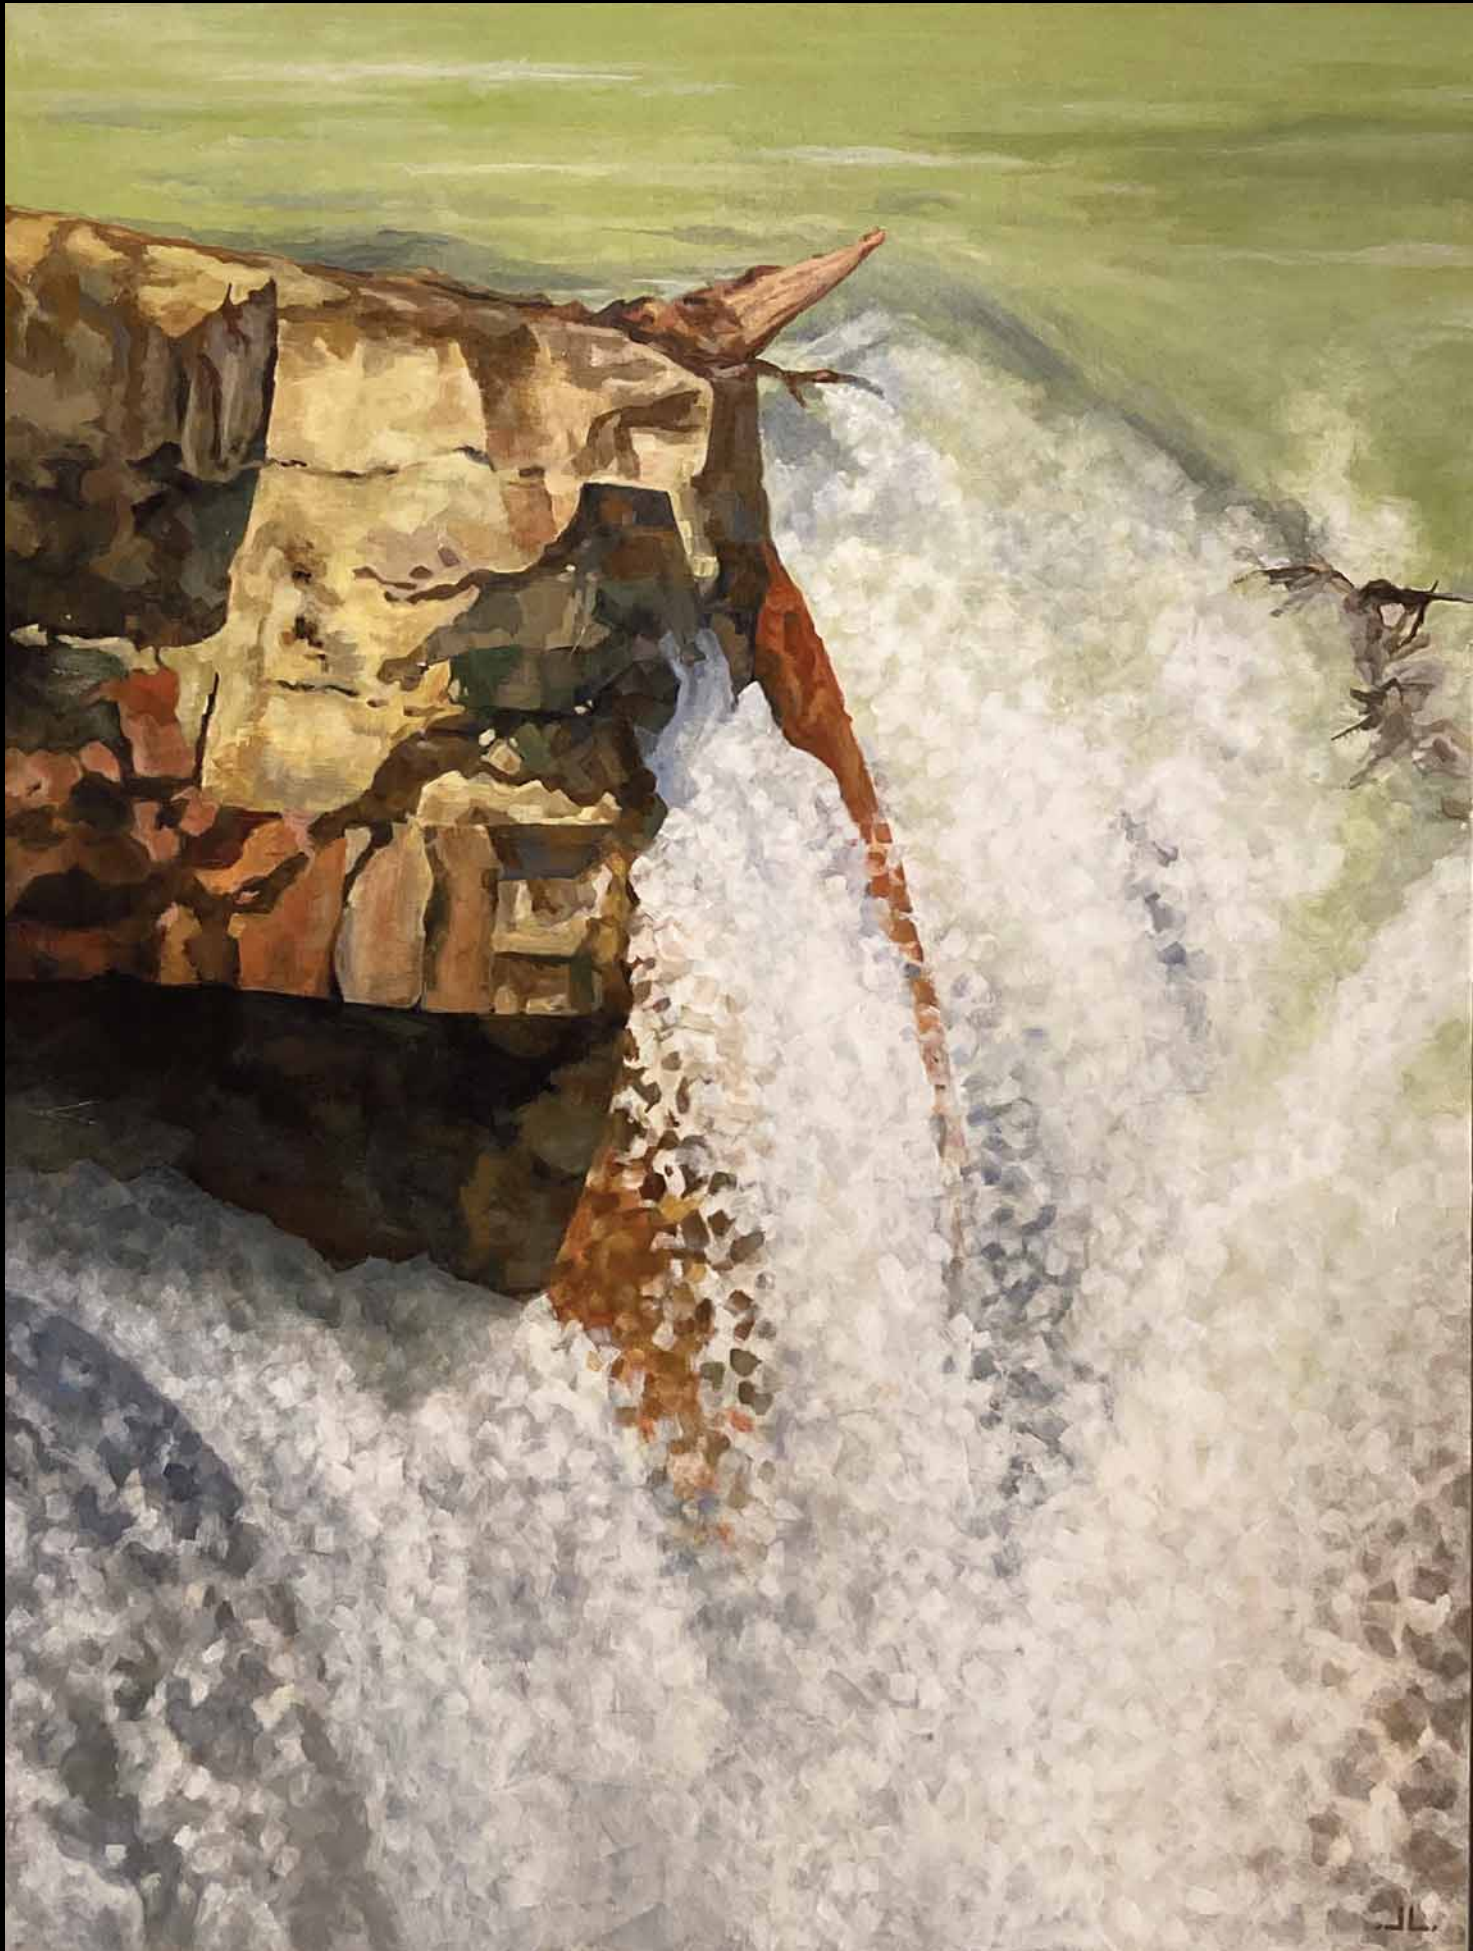

John Labots / Rapid Transit / Acrylic / 40Hx30W / $900-
www.johnlabots.com