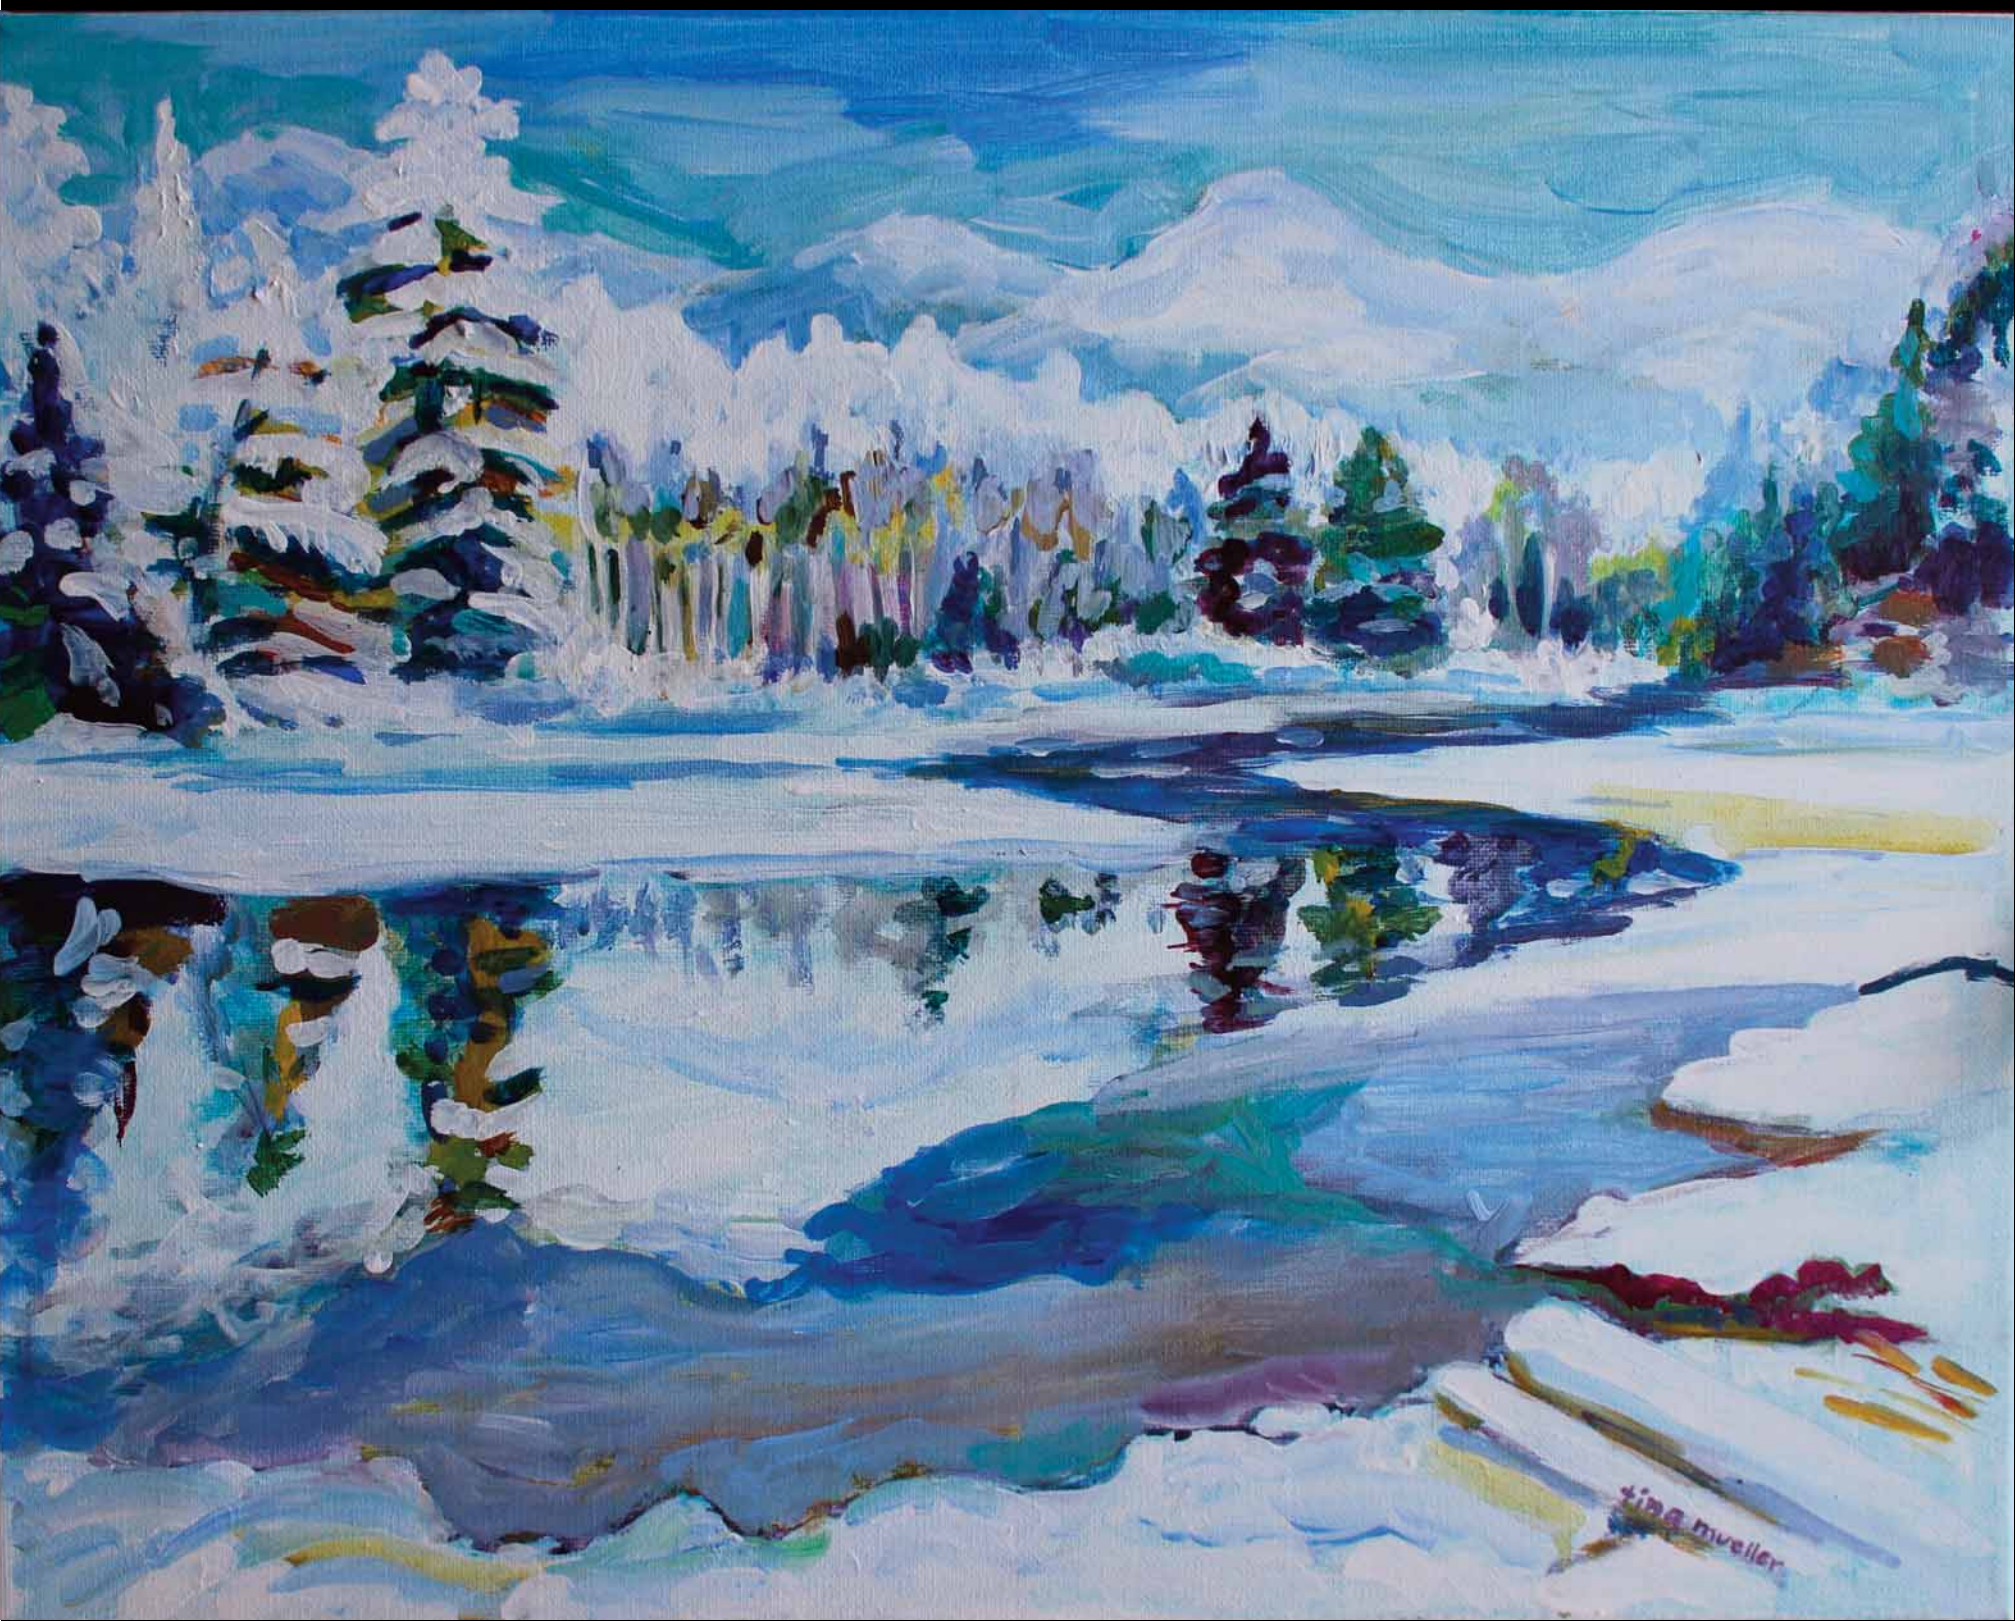

GOING VIRAL GALLERY

FEB 2021

Carol Stratman / Pacific Passage / Pastels / 19Hx23W / NFS
www.stratmanwildlifeart.com

Wendy Bowman / Peace / Oil / 20Hx10W / NFS
www.wendysbowman.com

Judy Rikley / Harbour Sunset / Watercolour / 9Hx12W / \$80 (unframed)
www.judyrikleyart.ca

Tina Mueller / Beginning of Winter / Acrylic / 16Hx20W / \$325

Myrna Wilkinson / EchinaceasInBloom / Watercolour / 13Hx11W / \$325

Keith McPherson / Teapot with Cup / Oil / 8Hx10W / \$375

www.keithmacpherson.com